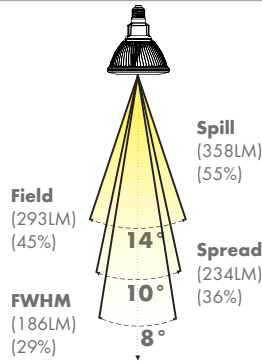

PRODUCT SUMMARY

- Fixed Wattage
- Non-Dimmable
- 3 Color Temperatures
- Multiple Beam Spreads, Custom Optics
- Proprietary CrimpFin™ Heatsink Design
- 50,000 hour life, 5 year warranty
- Halogen PAR form factor (ANSI compliant)
- No UV or IR radiation
- Voltage: 120VAC
- 0.9 Power Factor
- Socket Type: Medium Screw Base
- Environment: Dry
- Length: 5.3 in, 135 mm
- Diameter: 4.8 in, 122 mm
- Weight: 0.9 lbs, 420 g

120~

2700K

3000K

4300K

Catalog#	Power	CCT (K)	CRI	Beam Spread	FWHM	Lumens	CBCP
iPAR3827101N	12 W	2700	82	10°	8°	600	16,500
iPAR3827161N			82	16°	13°		6,400
iPAR3827221N			82	22°	15°		4,300
iPAR3830101N	12 W	3000	82	10°	8°	650	17,500
iPAR3830161N			82	16°	13°		6,700
iPAR3830221N			82	22°	15°		4,500
iPAR3843101N	12 W	4300	75	10°	8°	700	18,400
iPAR3843161N			75	16°	13°		7,000
iPAR3843221N			75	22°	15°		4,700

1342 South Powerline Road, Deerfield Beach, FL 33442

Toll Free 888.778.9864 | Fax Orders to: 954-971-3725 | info@msissl.com | www.msissl.com

iPAR™-38

CANDELA DISTRIBUTION

BEAM DISTRIBUTION

0° AIMING FOOTCANDLES

10°

3000K

Distance To Floor	Beam Diameter (50% CBCP)	Footcandles On Floor
5'	0.7'	700
10'	1.4'	175
15'	2.1'	78
20'	2.8'	44

16°

3000K

Distance To Floor	Beam Diameter (50% CBCP)	Footcandles On Floor
5'	1.1'	268
10'	2.3'	67
15'	3.4'	30
20'	4.6'	17