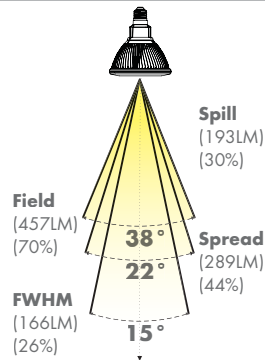

PRODUCT SUMMARY

- Fixed Wattage
- Non-Dimmable
- 3 Color Temperatures
- Multiple Beam Spreads, Custom Optics
- Proprietary CrimpFin™ Heatsink Design
- 50,000 hour life, 5 year warranty
- Halogen PAR form factor (ANSI compliant)
- No UV or IR radiation
- Voltage: 120VAC
- 0.9 Power Factor
- Socket Type: Medium Screw Base
- Environment: Dry
- Length: 5.3 in, 135 mm
- Diameter: 4.8 in, 122 mm
- Weight: 0.9 lbs, 420 g

1342 South Powerline Road, Deerfield Beach, FL 33442

Toll Free 888.778.9864 | Fax Orders to: 954-971-3725 | info@msissl.com | www.msissl.com

iPAR™-38

CANDELA DISTRIBUTION

BEAM DISTRIBUTION

0° AIMING FOOTCANDLES

10°

3000K

Distance To Floor	Beam Diameter (50% CBCP)	Footcandles On Floor
5'	0.7'	700
10'	1.4'	175
15'	2.1'	78
20'	2.8'	44

16°

3000K

Distance To Floor	Beam Diameter (50% CBCP)	Footcandles On Floor
5'	1.1'	268
10'	2.3'	67
15'	3.4'	30
20'	4.6'	17

22°

3000K

Distance To Floor	Beam Diameter (50% CBCP)	Footcandles On Floor
5'	1.3'	180
10'	2.6'	45
15'	3.9'	20
20'	5.3'	11

Manufacturer's Canadian Representative:
S2 Innovative Products Group Ltd.
 info@s2iPG.com
 (778) 478-9974