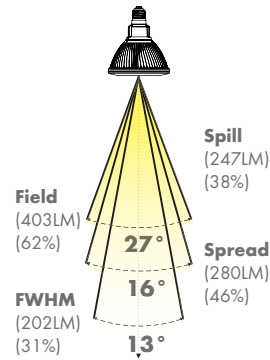

PRODUCT SUMMARY

- Fixed Wattage
- Non-Dimmable
- 3 Color Temperatures
- Multiple Beam Spreads, Custom Optics
- Proprietary CrimpFin™ Heatsink Design
- 50,000 hour life, 5 year warranty
- Halogen PAR form factor (ANSI compliant)
- No UV or IR radiation
- Voltage: 120VAC
- 0.9 Power Factor
- Socket Type: Medium Screw Base
- Environment: Dry
- Length: 5.3 in, 135 mm
- Diameter: 4.8 in, 122 mm
- Weight: 0.9 lbs, 420 g

1342 South Powerline Road, Deerfield Beach, FL 33442

Toll Free 888.778.9864 | Fax Orders to: 954-971-3725 | info@msissl.com | www.msissl.com

iPAR™-38

CANDELA DISTRIBUTION

BEAM DISTRIBUTION

0° AIMING FOOTCANDLES

10°

3000K

Distance To Floor	Beam Diameter (50% CBCP)	Footcandles On Floor
5'	0.7'	700
10'	1.4'	175
15'	2.1'	78
20'	2.8'	44

16°

3000K

Distance To Floor	Beam Diameter (50% CBCP)	Footcandles On Floor
5'	1.1'	268
10'	2.3'	67
15'	3.4'	30
20'	4.6'	17

22°

3000K

Distance To Floor	Beam Diameter (50% CBCP)	Footcandles On Floor
5'	1.3'	180
10'	2.6'	45
15'	3.9'	20
20'	5.3'	11

Manufacturer's Canadian Representative:
S2 Innovative Products Group Ltd.
 info@s2iPG.com
 (778) 478-9974