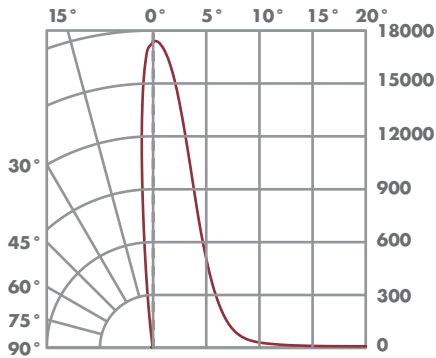

iPAR™-38

CANDELA DISTRIBUTION

BEAM DISTRIBUTION

0° AIMING FOOTCANDLES

10°

3000K